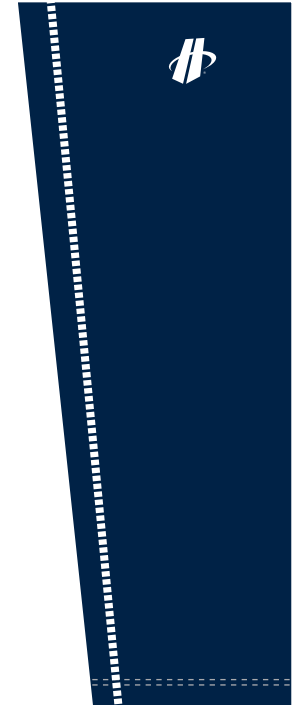

Team Name: Blue Hills Cycling

Artist: Daniel

Accrued Art Time:

Zipper:

Matching Sample:

Matching Existing Colors:

Zipper Color:

Lykra Color:

Cover-stitch Color:

Pantones:

PMS 282 c

PMS Black

PMS 485 c

PMS Yellow c

PMS 716 c

PMS ____

PMS ____

PMS ____

INSIDE

OUTSIDE