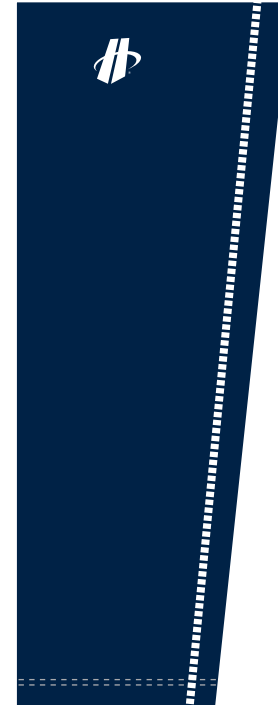

Team Name: Blue Hills Cycling

Artist: Daniel

Accrued Art Time:

Zipper:

Matching Sample:

Matching Existing Colors:

Zipper Color:

Lykra Color:

Cover-stitch Color:

Pantones:

PMS 282 c

PMS Black

PMS 485 c

PMS Yellow c

PMS 716 c

PMS ____

PMS ____

PMS ____

INSIDE

OUTSIDE